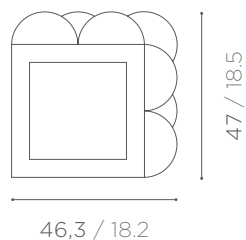

# SEMICIRCLES BENCH & STOOL

NAT|F|USE COLLECTION

A)

B)

C)

SEMICIRCLES SEATS

DESCRIPTION

DIMENSIONS

B)

SEMICIRCLES BENCH

BENCH WITH SEMICIRCLES IN BIANCO LASA MARBLE, AND SPRUCE WOOD WITH FLUO YELLOW PAINT FINISH. INNER FRAME IN SPRUCE WOOD.

AVAILABLE IN TWO SIZES.

A)

**110 x 40 x h 47 cm**  
43.3 x 15.7 x h 18.5 inch  
65 kg / 143.3 lb

B)

**46,3 x 40 x h 47 cm**  
18.2 x 15.7 x h 18.5 inch  
42 kg / 92.6 lb

C)

SEMICIRCLES STOOL

STOOL WITH SEMICIRCLES IN BIANCO LASA MARBLE, AND SPRUCE WOOD WITH FLUO YELLOW PAINT FINISH. FEET IN SPRUCE WOOD.

C)

**60 x 42 x h 45 cm**  
23.6 x 16.5 x h 17.7 inch  
21 kg / 46.3 lb