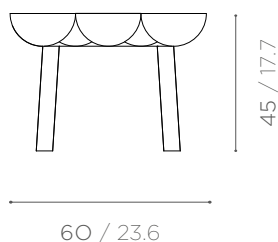

# SEMICIRCLES BENCH & STOOL

NAT|F|USE COLLECTION

A)

B)

C)

SEMICIRCLES SEATS

DESCRIPTION

DIMENSIONS

B)

SEMICIRCLES BENCH

BENCH WITH SEMICIRCLES IN BIANCO LASA MARBLE, AND SPRUCE WOOD WITH FLUO YELLOW PAINT FINISH. INNER FRAME IN SPRUCE WOOD.

AVAILABLE IN TWO SIZES.

A)

**110 x 40 x h 47 cm**  
43.3 x 15.7 x h 18.5 inch  
65 kg / 143.3 lb

B)

**46,3 x 40 x h 47 cm**  
18.2 x 15.7 x h 18.5 inch  
42 kg / 92.6 lb

C)

SEMICIRCLES STOOL

STOOL WITH SEMICIRCLES IN BIANCO LASA MARBLE, AND SPRUCE WOOD WITH FLUO YELLOW PAINT FINISH. FEET IN SPRUCE WOOD.

C)

**60 x 42 x h 45 cm**  
23.6 x 16.5 x h 17.7 inch  
21 kg / 46.3 lb