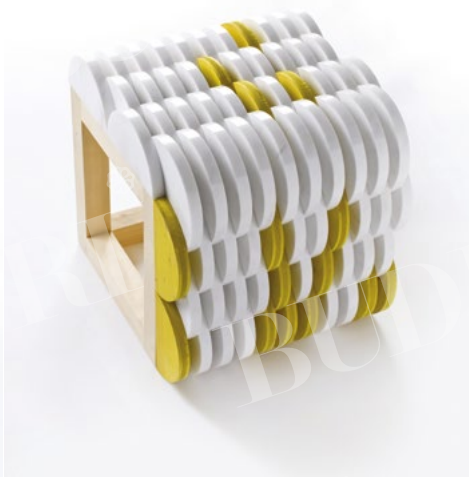

# SEMICIRCLES BENCH & STOOL

NAT|F|USE COLLECTION

A)

B)

C)

SEMICIRCLES SEATS

DESCRIPTION

DIMENSIONS

B)

SEMICIRCLES BENCH

BENCH WITH SEMICIRCLES IN BIANCO LASA MARBLE, AND SPRUCE WOOD WITH FLUO YELLOW PAINT FINISH. INNER FRAME IN SPRUCE WOOD.

AVAILABLE IN TWO SIZES.

A)

**110 x 40 x h 47 cm**  
43.3 x 15.7 x h 18.5 inch  
65 kg / 143.3 lb

B)

**46,3 x 40 x h 47 cm**  
18.2 x 15.7 x h 18.5 inch  
42 kg / 92.6 lb

C)

SEMICIRCLES STOOL

STOOL WITH SEMICIRCLES IN BIANCO LASA MARBLE, AND SPRUCE WOOD WITH FLUO YELLOW PAINT FINISH. FEET IN SPRUCE WOOD.