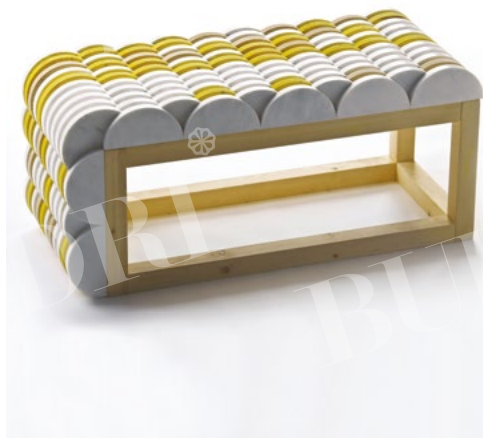

# SEMICIRCLES BENCH & STOOL

NAT|F|USE COLLECTION

A)

B)

C)

SEMICIRCLES SEATS

DESCRIPTION

DIMENSIONS

B)

SEMICIRCLES BENCH

BENCH WITH SEMICIRCLES IN BIANCO LASA MARBLE, AND SPRUCE WOOD WITH FLUO YELLOW PAINT FINISH. INNER FRAME IN SPRUCE WOOD.

AVAILABLE IN TWO SIZES.

A)

**110 x 40 x h 47 cm**  
43.3 x 15.7 x h 18.5 inch  
65 kg / 143.3 lb

B)

**46,3 x 40 x h 47 cm**  
18.2 x 15.7 x h 18.5 inch  
42 kg / 92.6 lb

C)

SEMICIRCLES STOOL

STOOL WITH SEMICIRCLES IN BIANCO LASA MARBLE, AND SPRUCE WOOD WITH FLUO YELLOW PAINT FINISH. FEET IN SPRUCE WOOD.

C)

**60 x 42 x h 45 cm**  
23.6 x 16.5 x h 17.7 inch  
21 kg / 46.3 lb