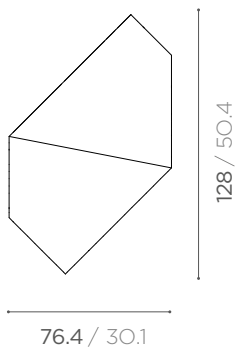

## DIMENSIONS

ORIGAMI COFFEE TABLE, FROM THE EARTHQUAKE 5.9 COLLECTION - SPECIAL RAINBOW ONYX EDITION.

**128 x 76,4 x h 30 cm**  
50.4 x 30.1 x h 11.8 inch  
81 kg / 178.6 lb

BODY MADE ENTIRELY FROM A SINGLE, UNIQUE SLAB OF RAINBOW ONYX.

SIZE L.