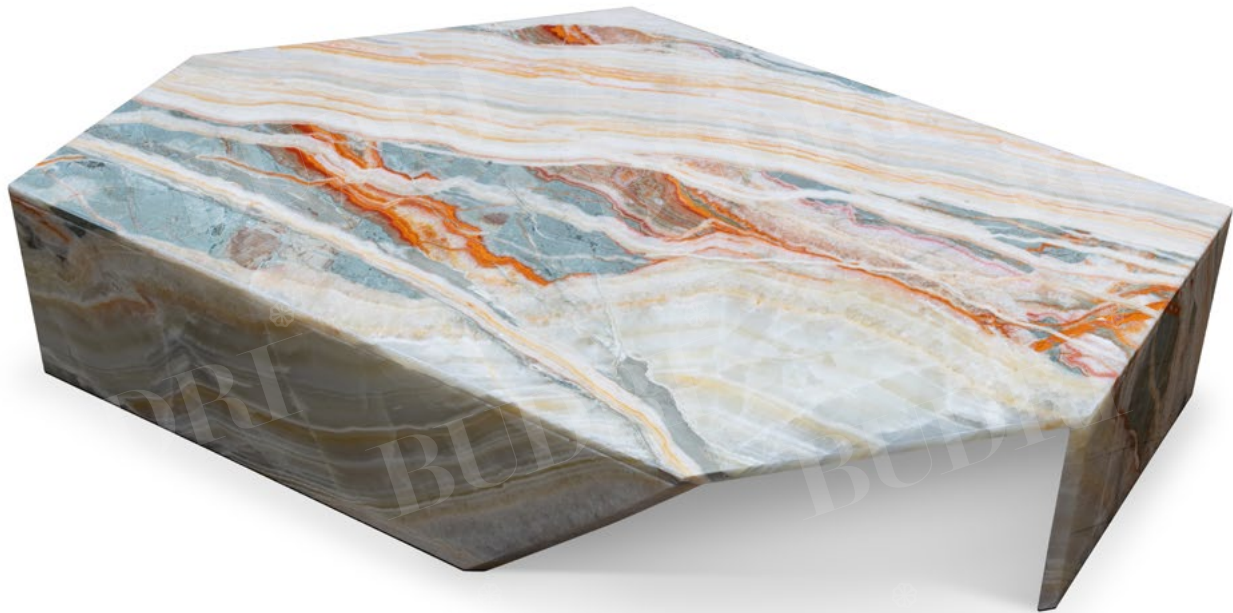

# ORIGAMI RAINBOW L COFFEE TABLE

EARTHQUAKE 5.9 COLLECTION - SPECIAL EDITION

## ORIGAMI AMETHYST - COFFEE TABLE

## DIMENSIONS

ORIGAMI COFFEE TABLE, FROM THE EARTHQUAKE 5.9 COLLECTION - SPECIAL RAINBOW ONYX EDITION.

**128 x 76,4 x h 30 cm**  
50.4 x 30.1 x h 11.8 inch  
81 kg / 178.6 lb

BODY MADE ENTIRELY FROM A SINGLE, UNIQUE SLAB OF RAINBOW ONYX.