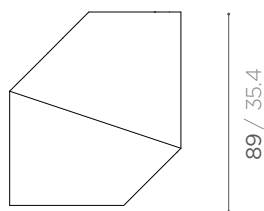

## DIMENSIONS

79 / 31.1

89 / 35.4

ORIGAMI COFFEE TABLE,  
FROM THE EARTHQUAKE 5.9  
COLLECTION - SPECIAL RAINBOW ONYX  
EDITION.

BODY MADE ENTIRELY FROM A SINGLE,  
UNIQUE SLAB OF RAINBOW ONYX.

SIZE S.

**89 x 79 x h 30 cm**  
35 x 31.1 x h 11.8 inch  
65 kg / 143.3 lb