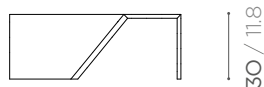

## DIMENSIONS

79 / 31.1

89 / 35.4

ORIGAMI COFFEE TABLE,  
FROM THE EARTHQUAKE 5.9  
COLLECTION - SPECIAL RAINBOW ONYX  
EDITION.

BODY MADE ENTIRELY FROM A SINGLE,  
UNIQUE SLAB OF RAINBOW ONYX.

SIZE S.

**89 x 79 x h 30 cm**  
35 x 31.1 x h 11.8 inch  
65 kg / 143.3 lb