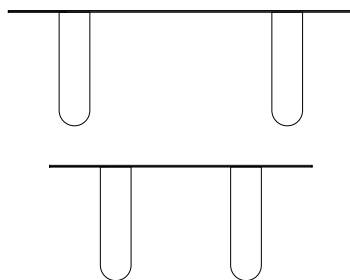

BALLON TABLE

PAPIRO COLLECTION

CALACATTA, BIANCO LASA
COVELANO, ROSA DEL
PORTOGALLO SALMONE,
IVORY ONYX, BLUE AQUA-
REL ONYX

BALLON TABLE

DESCRIPTION

DIMENSIONS

BALLON TABLE

LIVING TABLE WITH INLAID TOP IN CALACATTA, BIANCO LASA COVELANO, ROSA DEL PORTOGALLO SALMONE, IVORY ONYX, BLUE AQUAREL ONYX. TABLE LEGS IN CHILEAN WOOD

*AVAILABLE IN TWO SIZES.

- a) **226 x 90 x h 72 cm**
89 x 35.4 x h 28.3 inch
THICKNESS **1 cm** / 0.4 inch
71 kg / 156.5 lb
- b) **170 x 90 x h 72 cm**
66.9 x 35.4 x h 28.3
THICKNESS **1 cm** / 0.4 inch
58 kg / 127.8 lb

BALLON TABLE - "WALLPAPER" EFFECT

LIVING TABLE WITH INLAID, CURVED TOP MADE IN CALACATTA, BIANCO LASA COVELANO, ROSA DEL PORTOGALLO SALMONE, IVORY ONYX, BLUE AQUAREL ONYX. TABLE LEGS IN CHILEAN WOOD.

- WALL INLAY:** 170 x 90 cm
/ 66.9 x 35.4 cm
- INLAID CURVE:** 40 x 90 cm
/ 15.7 x 35.4 cm
- TABLE TOP:** 226 x 90 cm
/ 89 x 35.4 cm
- THICKNESS:** 1 cm / 0.4 inch
- TOTAL WEIGHT:** 118 kg / 260 lb