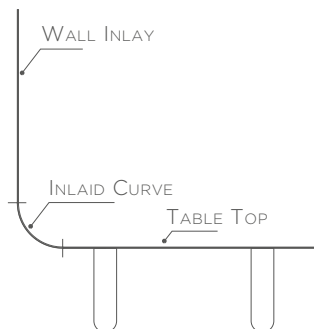

BALLON TABLE

PAPIRO COLLECTION

CALACATTA, BIANCO LASA
COVELANO, ROSA DEL
PORTOGALLO SALMONE,
IVORY ONYX, BLUE AQUA-
REL ONYX

BALLON TABLE

DESCRIPTION

DIMENSIONS

BALLON TABLE

LIVING TABLE WITH INLAID TOP IN CALACATTA, BIANCO LASA COVELANO, ROSA DEL PORTOGALLO SALMONE, IVORY ONYX, BLUE AQUAREL ONYX. TABLE LEGS IN CHILEAN WOOD

*AVAILABLE IN TWO SIZES.

- a) **226 x 90 x h 72 cm**
89 x 35.4 x h 28.3 inch
THICKNESS **1 cm** / 0.4 inch
71 kg / 156.5 lb
- b) **170 x 90 x h 72 cm**
66.9 x 35.4 x h 28.3
THICKNESS **1 cm** / 0.4 inch
58 kg / 127.8 lb

BALLON TABLE - "WALLPAPER" EFFECT

LIVING TABLE WITH INLAID, CURVED TOP MADE IN CALACATTA, BIANCO LASA COVELANO, ROSA DEL PORTOGALLO SALMONE, IVORY ONYX, BLUE AQUAREL ONYX. TABLE LEGS IN CHILEAN WOOD.

- WALL INLAY:** 170 x 90 cm
/ 66.9 x 35.4 cm
- INLAID CURVE:** 40 x 90 cm
/ 15.7 x 35.4 cm
- TABLE TOP:** 226 x 90 cm
/ 89 x 35.4 cm
- THICKNESS:** 1 cm / 0.4 inch
- TOTAL WEIGHT:** 118 kg / 260 lb