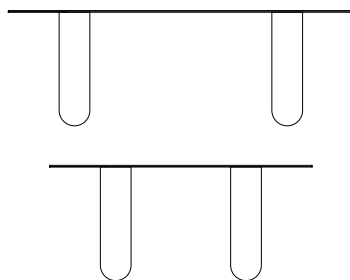

BON BON TABLE

PAPIRO COLLECTION

BON BON TABLE

DESCRIPTION

DIMENSIONS

BON BON TABLE

LIVING TABLE WITH INLAID TOP IN BIANCO SIVEC, MANDARIN ONYX, PINK ONYX, ROSA DEL PORTOGALLO ESTREMOZ, HONEY ONYX.
TABLE LEGS IN CHILEAN WOOD

*AVAILABLE IN TWO SIZES.

- a) **226 x 90 x h 72 cm**
89 x 35.4 x h 28.3 inch
THICKNESS **1 cm** / 0.4 inch
71 kg / 156.5 lb
- b) **170 x 90 x h 72 cm**
66.9 x 35.4 x h 28.3
THICKNESS **1 cm** / 0.4 inch
58 kg / 127.8 lb

BON BON TABLE - "WALLPAPER" EFFECT

LIVING TABLE WITH INLAID, CURVED TOP MADE IN BIANCO SIVEC, MANDARIN ONYX, PINK ONYX, ROSA DEL PORTOGALLO ESTREMOZ, HONEY ONYX.
TABLE LEGS IN CHILEAN WOOD.

- WALL INLAY:** 170 x 90 cm
/ 66.9 x 35.4 cm
- INLAID CURVE:** 40 x 90 cm
/ 15.7 x 35.4 cm
- TABLE TOP:** 226 x 90 cm
/ 89 x 35.4 cm
- THICKNESS:** 1 cm / 0.4 inch
- TOTAL WEIGHT:** 118 kg / 260 lb