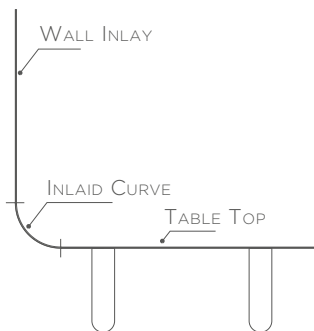

BON BON TABLE

PAPIRO COLLECTION

BON BON TABLE

DESCRIPTION

DIMENSIONS

BON BON TABLE

LIVING TABLE WITH INLAID TOP IN BIANCO SIVEC, MANDARIN ONYX, PINK ONYX, ROSA DEL PORTOGALLO ESTREMOZ, HONEY ONYX.
TABLE LEGS IN CHILEAN WOOD

*AVAILABLE IN TWO SIZES.

- a) **226 x 90 x h 72 cm**
89 x 35.4 x h 28.3 inch
THICKNESS **1 cm** / 0.4 inch
71 kg / 156.5 lb
- b) **170 x 90 x h 72 cm**
66.9 x 35.4 x h 28.3
THICKNESS **1 cm** / 0.4 inch
58 kg / 127.8 lb

BON BON TABLE - "WALLPAPER" EFFECT

LIVING TABLE WITH INLAID, CURVED TOP MADE IN BIANCO SIVEC, MANDARIN ONYX, PINK ONYX, ROSA DEL PORTOGALLO ESTREMOZ, HONEY ONYX.
TABLE LEGS IN CHILEAN WOOD.

- WALL INLAY:** 170 x 90 cm
/ 66.9 x 35.4 cm
- INLAID CURVE:** 40 x 90 cm
/ 15.7 x 35.4 cm
- TABLE TOP:** 226 x 90 cm
/ 89 x 35.4 cm
- THICKNESS:** 1 cm / 0.4 inch
- TOTAL WEIGHT:** 118 kg / 260 lb