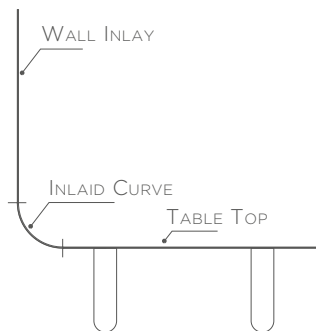

BISCUIT TABLE

PAPIRO COLLECTION

BISCUIT TABLE

DESCRIPTION

DIMENSIONS

BISCUIT TABLE

LIVING TABLE WITH INLAID TOP IN AZUL MACAUBAS, MACEDONIAN ONYX, ROSA PORTOGALLO ESTREMOZ, ROSA PORTOGALLO SALMONE. TABLE LEGS IN CHILEAN WOOD.

*AVAILABLE IN TWO SIZES.

- a) **226 x 90 x h 72 cm**
89 x 35.4 x h 28.3 inch
THICKNESS **1 cm** / 0.4 inch
71 kg / 156.5 lb
- b) **170 x 90 x h 72 cm**
66.9 x 35.4 x h 28.3
THICKNESS **1 cm** / 0.4 inch
58 kg / 127.8 lb

BISCUIT TABLE "WALLPAPER" EFFECT

LIVING TABLE WITH INLAID, CURVED TOP MADE IN AZUL MACAUBAS, MACEDONIAN ONYX, ROSA PORTOGALLO ESTREMOZ, ROSA PORTOGALLO SALMONE. TABLE LEGS IN CHILEAN WOOD.

- WALL INLAY:** 170 x 90 cm
/ 66.9 x 35.4 cm
- INLAID CURVE:** 40 x 90 cm
/ 15.7 x 35.4 cm
- TABLE TOP:** 226 x 90 cm
/ 89 x 35.4 cm
- THICKNESS:** 1 cm / 0.4 inch
- TOTAL WEIGHT:** 118 kg / 260 lb