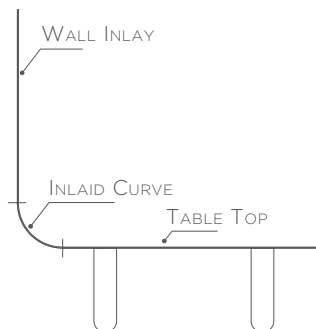

CONE TABLE BLUE

PAPIRO COLLECTION

CÔNE TABLE BLUE

DESCRIPTION

DIMENSIONS

CÔNE TABLE BLUE

LIVING TABLE WITH INLAID TOP IN AQUAMARINE GREEN, AZUL BOQUIRA, BIANCO LASA AND CALACATTA MARBLES. TABLE LEGS IN CHILEAN WOOD.

*ALSO AVAILABLE WITH MARBLES OF THE STANDARD "CÔNE" PATTERN.

**AVAILABLE IN TWO SIZES.

- a) **226 x 90 x h 72 cm**
89 x 35.4 x h 28.3 inch
THICKNESS **1 cm** / 0.4 inch
71 kg / 156.5 lb
- b) **170 x 90 x h 72 cm**
66.9 x 35.4 x h 28.3
THICKNESS **1 cm** / 0.4 inch
58 kg / 127.8 lb

CÔNE TABLE BLUE - "WALLPAPER" EFFECT

LIVING TABLE WITH INLAID, CURVED TABLE TOP MADE IN AQUAMARINE GREEN, AZUL BOQUIRA, BIANCO LASA AND CALACATTA MARBLES. TABLE LEGS IN CHILEAN WOOD.

*ALSO AVAILABLE WITH MARBLES OF THE STANDARD "CÔNE" PATTERN.

- WALL INLAY:** 170 x 90 cm
/ 66.9 x 35.4 cm
- INLAID CURVE:** 40 x 90 cm
/ 15.7 x 35.4 cm
- TABLE TOP:** 226 x 90 cm
/ 89 x 35.4 cm
- THICKNESS:** 1 cm / 0.4 inch
- TOTAL WEIGHT:** 118 kg / 260 lb