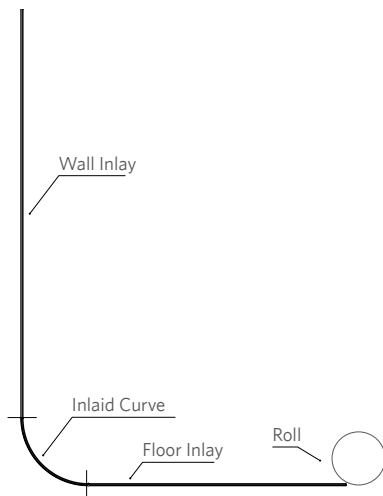

PATRICIA URQUIOLA

BONBON “WALLPAPER”

PAPIRO COLLECTION

BONBON “WALLPAPER”

DESCRIPTION

DIMENSIONS

BALLON WALL INLAY, “WALLPAPER” EFFECT WITH CURVED INLAY, MADE WITH BIANCO SIVEC, MANDARIN ONYX, PINK ONYX, ROSA DEL PORTOGALLO ESTREMOZ, HONEY ONYX.

FLOOR INLAY: **90 x 157,5 cm**
/ 35,43 x 62.01 inch

WALL INLAY: **90 x 242 cm**
/ 35,43 x 95.29 inch

CURVE: **90 x 38,8 x 40 cm**
/ 35,43 x 15.28 x 15.75 inch

THICKNESS: **1 cm** / 0.4 inch

MARBLE ROLL: **120 x ø 20 cm**
/ 47.24 ø 7.87 inch