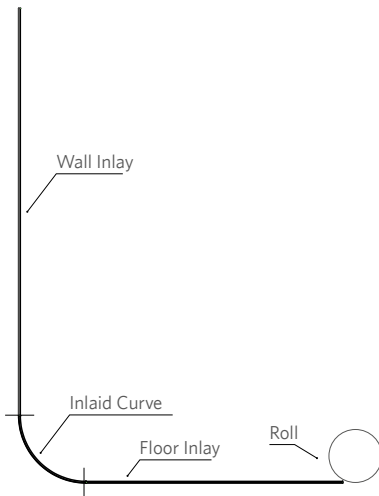

# BISCUIT “WALLPAPER”

PAPIRO COLLECTION

BISCUIT “WALLPAPER”

DESCRIPTION

DIMENSIONS

BALLON WALL INLAY, “WALLPAPER”  
EFFECT WITH CURVED INLAY, MADE WITH  
AZUL MACAUBAS, MACEDONIAN ONYX,  
ROSA PORTOGALLO ESTREMOZ, ROSA  
PORTOGALLO SALMONE.

FLOOR INLAY: **90 x 157,5 cm**  
/ 35,43 x 62.01 inch

WALL INLAY: **90 x 242 cm**  
/ 35,43 x 95.29 inch

CURVE: **90 x 38,8 x 40 cm**  
/ 35,43 x 15.28 x 15.75 inch

THICKNESS: **1 cm** / 0.4 inch

MARBLE ROLL: **120 x ø 20 cm**  
/ 47.24 ø 7.87 inch