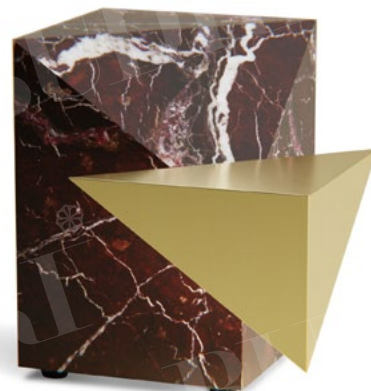

FERMAT

MARBLE SPEAKER & DOCKING STATION

VERDE ALPI

CALACATTA

ROSSO LEVANTO

FERMAT

DESCRIPTION

DIMENSIONS

EXCLUSIVE SPEAKER AND MOBILE PHONE DOCKING STATION WITH A CURTESY LIGHT.

AVAILABLE IN VERDE ALPI, CALACATTA, OR ROSSO LEVANTO FINISH.

10 x 10 x h 20 cm
5.9 x 5.9 x h 7.9 inch
5,8 kg / 12.7 lb