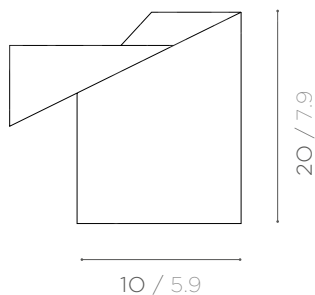

FERMAT

MARBLE SPEAKER & DOCKING STATION

VERDE ALPI

CALACATTA

ROSSO LEVANTO

FERMAT

DESCRIPTION

DIMENSIONS

EXCLUSIVE SPEAKER AND MOBILE PHONE DOCKING STATION WITH A CURTESY LIGHT.

AVAILABLE IN VERDE ALPI, CALACATTA, OR ROSSO LEVANTO FINISH.

10 x 10 x h 20 cm
5.9 x 5.9 x h 7.9 inch
5,8 kg / 12.7 lb