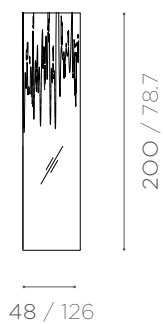

## DIMENSIONS

MIRROR WITH MARBLE INLAYS IN NERO MARQUINA OR STATUARIETTO MARBLE.

**48 x 200 cm**  
18.8 x 78.7 inch  
45 kg / 99.2 lb