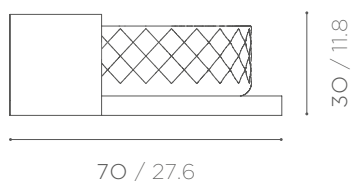

WASH BASIN

RABBIT COLLECTION

WASH BASIN

DESCRIPTION

DIMENSIONS

WASH BASIN PRODUCED FROM A SOLID BLOCK OF ROSA PORTOGALLO WITH MATELASSÉ FINISH.

THE COUNTERTOP SUPPORTING THE WASH BASIN IS IN BARDIGLIO, WITH OUTER CASING IN METAL WITH COPPER-COLOURED COATING.

70 x 41 x h 30 cm
27.6 x 16.1 x h 11.8 inch
55 kg / 36.8 lb