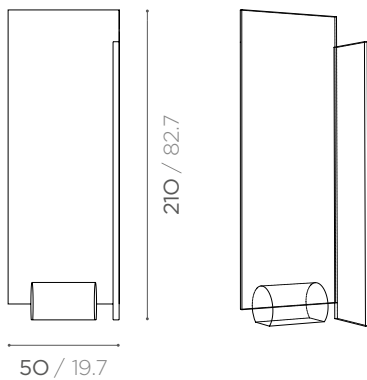

PARAVENT SCREEN

AQUAREL COLLECTION

PARAVENT SCREEN

DESCRIPTION

DIMENSIONS

AQUAREL PARAVENT IS A MODULAR SCREEN FORMED BY AN ALTERNATION OF AN ELEMENTS MADE FROM SLABS OF IRANIAN SUNSET AQUAREL WHITE ONYX AND SLABS OF OPEN-PORE TRAVERTINO CLASSICO ROMANO MARBLE, SUPPORTED BY CYLINDERS IN THE SAME MATERIAL.

50 x 50 x h 210 cm
19.7 x 19.7 x h 82.7 inch
180 kg / 396,8 lb