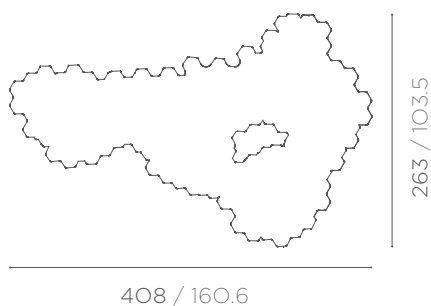

ALGAE BENCH

MACROSTERIAS COLLECTION

ALGAE BENCH

DESCRIPTION

DIMENSIONS

GIANT BENCH (40 SQUARE METRES) IN GREEN BOWENITE INLAID WITH HONEYCOMB.

408 x 263 x h 90 cm
160.6 x 103.5 x h 35.4 inch