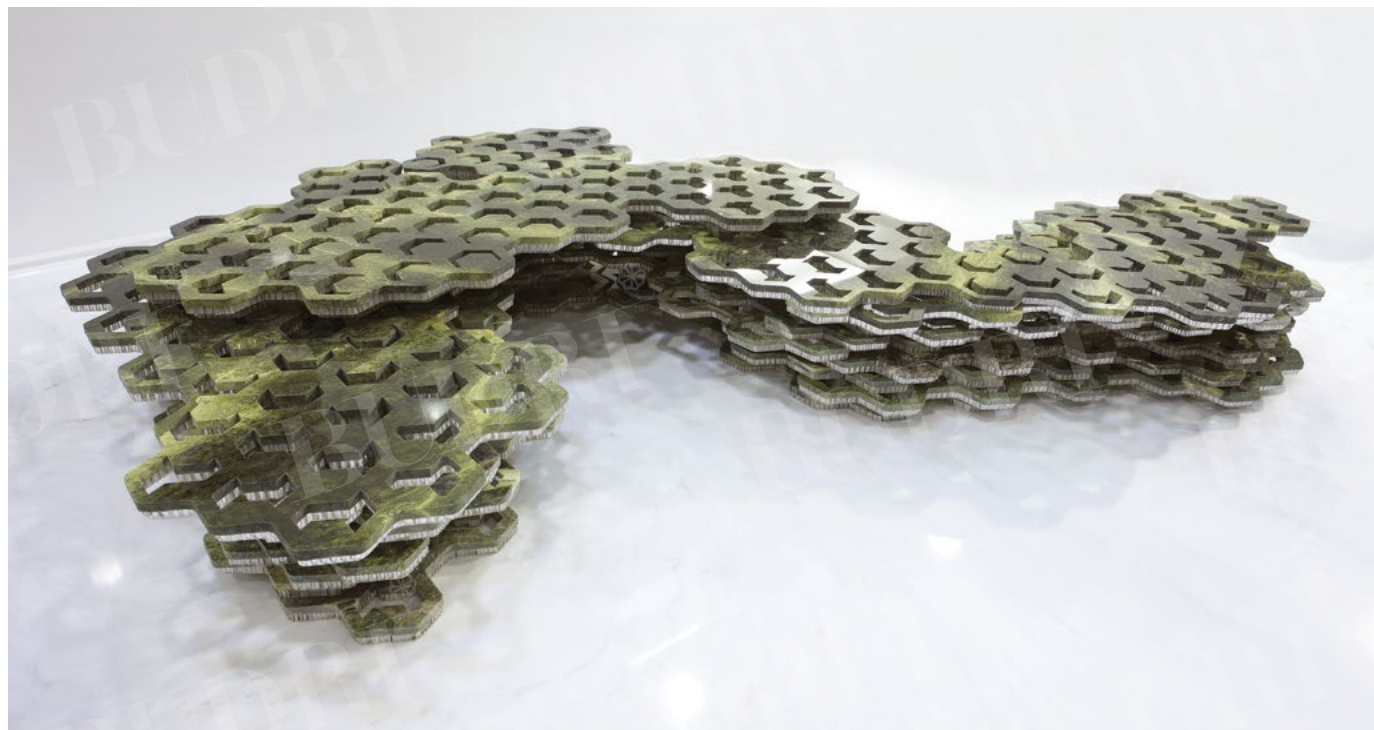

ALGAE BENCH

MACROSTERIAS COLLECTION

ALGAE BENCH

DESCRIPTION

DIMENSIONS

GIANT BENCH (40 SQUARE METRES) IN GREEN BOWENITE INLAID WITH HONEYCOMB.

408 x 263 x h 90 cm
160.6 x 103.5 x h 35.4 inch