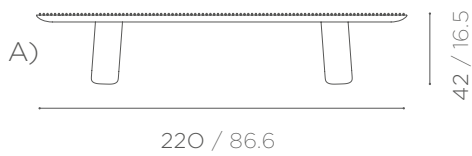

FACHIRO BENCH

MARBLELACE COLLECTION

FACHIRO BENCH

DESCRIPTION

DIMENSIONS

BENCH IN LIGHT POLISHED BIANCO CARRARA MARBLE WITH SOLID BISCUIT FEET AND 'PIXEL' EMBOSSED TEXTURE.

A) **220 x 49,5 x h 42 cm**
86.6 x 19.5 x h 16.5 inch
145 kg / 319.7 lb

AVAILABLE IN TWO SIZES.

B) **180 x 44,5 x h 42 cm**
70.9 x 17.5 x h 16.5 inch
116 kg / 255.7 lb