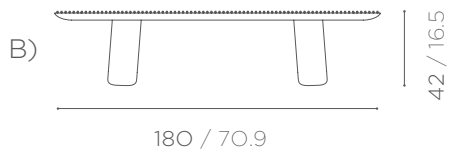

FACHIRO BENCH

MARBLELACE COLLECTION

FACHIRO BENCH

DESCRIPTION

DIMENSIONS

BENCH IN LIGHT POLISHED BIANCO CARRARA MARBLE WITH SOLID BISCUIT FEET AND 'PIXEL' EMBOSSED TEXTURE.

A) **220 x 49,5 x h 42 cm**
86.6 x 19.5 x h 16.5 inch
145 kg / 319.7 lb

AVAILABLE IN TWO SIZES.

B) **180 x 44,5 x h 42 cm**
70.9 x 17.5 x h 16.5 inch
116 kg / 255.7 lb