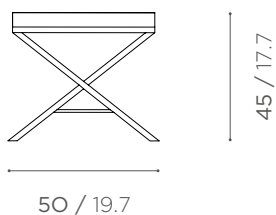

VIRIL, VERIDIQUE, VENERABLE

VANITEUX COLLECTION

VIRIL

VERIDIQUE

VENERABLE

VANITEUX COLLECTION

DESCRIPTION

DIMENSIONS

80 x 60 x h 104 cm
31.5 x 23.6 x h 40.9 inch
45 kg / 99.2 lb

VERIDIQUE

VERSATILE TABLE A PLATEAU WITH NERO MARQUINIA MARBLE TRAY SUPPORTED BY PLIANT WITH BRUSHED BRASS FINISHING.

50 x 30 x h 45 cm
19.7 x 11.8 x h 17.7 inch
20 kg / 44.1 lb

VENERABLE

VERSATILE TABLE A PLATEAU WITH SICILIAN JASPER TRAY SUPPORTED BY PLIANT WITH BRUSHED BRONZE FINISHING.

50 x 45 x h 60 cm
19.7 x 17.8 x h 23.6 inch
30 kg / 66.1 lb