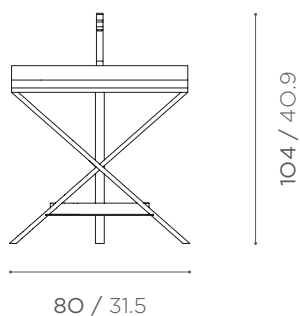

VIRIL, VERIDIQUE, VENERABLE

VANITEUX COLLECTION

VIRIL

VERIDIQUE

VENERABLE

VANITEUX COLLECTION

DESCRIPTION

DIMENSIONS

VIRIL

VERSATILE SINK CONSISTING OF THREE OVERLAPPING MARBLE TRAYS SUPPORTED BY PLIANT WITH BRUSHED COPPER FINISHING. THE INTERNAL NERO MARQUINIA MARBLE TRAY, POSES ON A ROSSO FRANCIA MARBLE TRAY. THE UNDERLYING TRAY IS IN GIALLO SIENA MARBLE.

80 x 60 x h 104 cm
31.5 x 23.6 x h 40.9 inch
45 kg / 99.2 lb

VERIDIQUE

VERSATILE TABLE A PLATEAU WITH NERO MARQUINIA MARBLE TRAY SUPPORTED BY PLIANT WITH BRUSHED BRASS FINISHING.

50 x 30 x h 45 cm
19.7 x 11.8 x h 17.7 inch
20 kg / 44.1 lb

VENERABLE

VERSATILE TABLE A PLATEAU WITH SICILIAN JASPER TRAY SUPPORTED BY PLIANT WITH BRUSHED BRONZE FINISHING.

50 x 45 x h 60 cm
19.7 x 17.8 x h 23.6 inch
30 kg / 66.1 lb