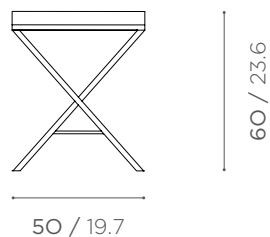

VIRIL

VERSATILE SINK CONSISTING OF THREE OVERLAPPING MARBLE TRAYS SUPPORTED BY PLIANT WITH BRUSHED COPPER FINISHING. THE INTERNAL NERO MARQUINIA MARBLE TRAY, POSES ON A ROSSO FRANCIA MARBLE TRAY. THE UNDERLYING TRAY IS IN GIALLO SIENA MARBLE.

80 x 60 x h 104 cm
31.5 x 23.6 x h 40.9 inch
45 kg / 99.2 lb

VERIDIQUE

VERSATILE TABLE A PLATEAU WITH NERO MARQUINIA MARBLE TRAY SUPPORTED BY PLIANT WITH BRUSHED BRASS FINISHING.

50 x 30 x h 45 cm
19.7 x 11.8 x h 17.7 inch
20 kg / 44.1 lb

VENERABLE

VERSATILE TABLE A PLATEAU WITH SICILIAN JASPER TRAY SUPPORTED BY PLIANT WITH BRUSHED BRONZE FINISHING.

50 x 45 x h 60 cm
19.7 x 17.8 x h 23.6 inch
30 kg / 66.1 lb