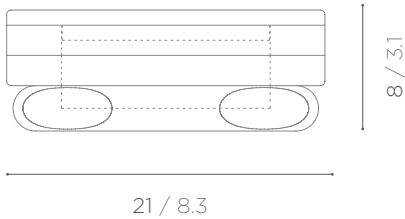

## DIMENSIONS

PRECIOUS JEWEL BOX IN EMERALD GREEN, HONEY ONYX AND BIANCO STATUARIO. COVER IN HONEY ONYX.

**21 x h 8 cm**  
8.3 x h 3.1 inch  
**3,8 kg / 8.4 lb**