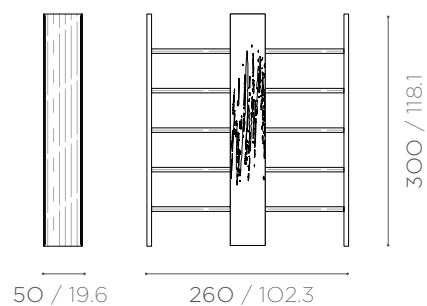

FLUO BOOKCASE

MARMOR NATVM COLLECTION

FLUO BOOKCASE

DESCRIPTION

DIMENSIONS

BOOKCASE IN FUMÈ ASHWOOD WITH SLIDING PANELS IN CALACATTA FOX AND NERO MARQUINA MARBLE INLAYS.

260 x 50 x h 300 cm
 102.3 x 19.6 x h 118.1 inch
 585 kg / 1289.7 lb