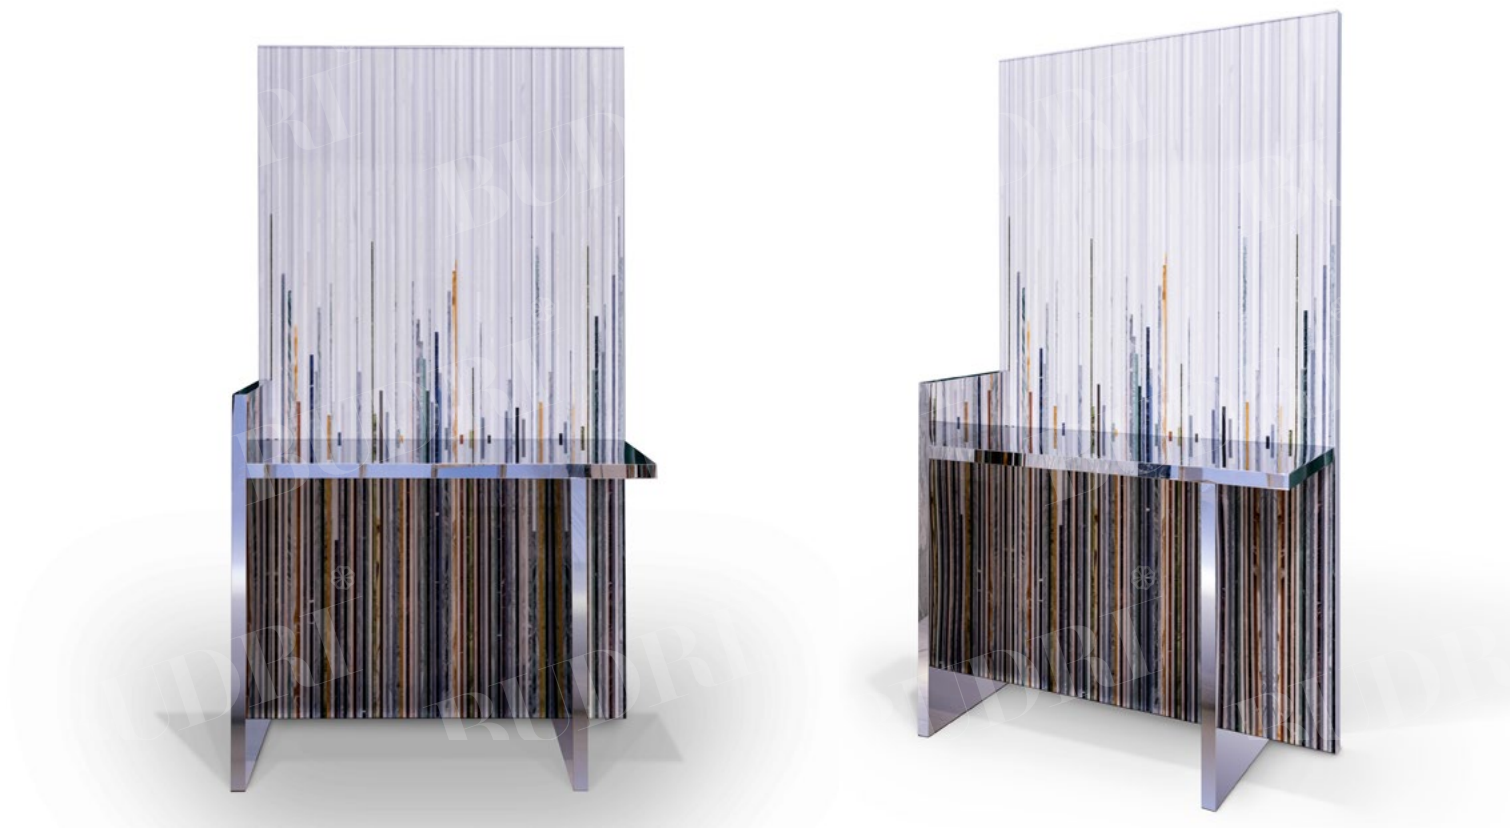

SUBARASHI CONSOLLE

FRAGMENT COLLECTION

SUBARASHI CONSOLLE

DESCRIPTION

DIMENSIONS

CONSOLLE COMPOSED OF A SELF-SUPPORTING POLYCHROME COVERING, WHOSE TOP AND FOOT ARE MADE OF MIRRORED METAL, CREATING A SURPRISING GRAPHIC CONTINUITY.

120 x 45 x h 220 cm
47.2 x 17.7 x h 86.6 inch
125 kg / 275.5 lb

MADE OF VERDE LAPONIA, VERDE ACQUAMARINA, VERDE CIPOLLINO, IRISH GREEN, VERDE RAMEGGIATO, VERDE ANTIGUA, VERDE MING, LAPIS LAZULI, AZUL BOQUIRA, AZUL MACAUBAS, ROSSO ALICANTE, ROUGE DE ROI, SEQUOIA RED, ROSA PORTOGALLO, GIALLO SIENA, GIALLO ANTICO, BARDIGLIO, TOBACCO BROWN, PALISSANDRO, ZEBRINO.