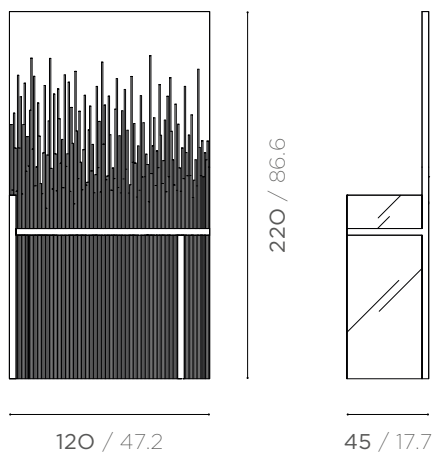

SUBARASHI CONSOLLE

FRAGMENT COLLECTION

SUBARASHI CONSOLLE

DESCRIPTION

DIMENSIONS

CONSOLLE COMPOSED OF A SELF-SUPPORTING POLYCHROME COVERING, WHOSE TOP AND FOOT ARE MADE OF MIRRORED METAL, CREATING A SURPRISING GRAPHIC CONTINUITY.

120 x 45 x h 220 cm
47.2 x 17.7 x h 86.6 inch
125 kg / 275.5 lb

MADE OF VERDE LAPONIA, VERDE ACQUAMARINA, VERDE CIPOLLINO, IRISH GREEN, VERDE RAMEGGIATO, VERDE ANTIGUA, VERDE MING, LAPIS LAZULI, AZUL BOQUIRA, AZUL MACAUBAS, ROSSO ALICANTE, ROUGE DE ROI, SEQUOIA RED, ROSA PORTOGALLO, GIALLO SIENA, GIALLO ANTICO, BARDIGLIO, TOBACCO BROWN, PALISSANDRO, ZEBRINO.