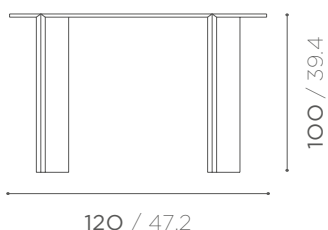

ORILLA CONSOLLE

AGUA COLLECTION

ORILLA CONSOLLE

DESCRIPTION

DIMENSIONS

RECTANGULAR CONSOLLE WITH GEOMETRIC DESIGN, TOP AND LEGS IN VERDE ACQUAMARINA AND VERDE CIPOLLINO.

120 x 40 x h 100 cm
 47.2 x 15.7 x h 39.4 inch
 121 kg / 266.7 lb