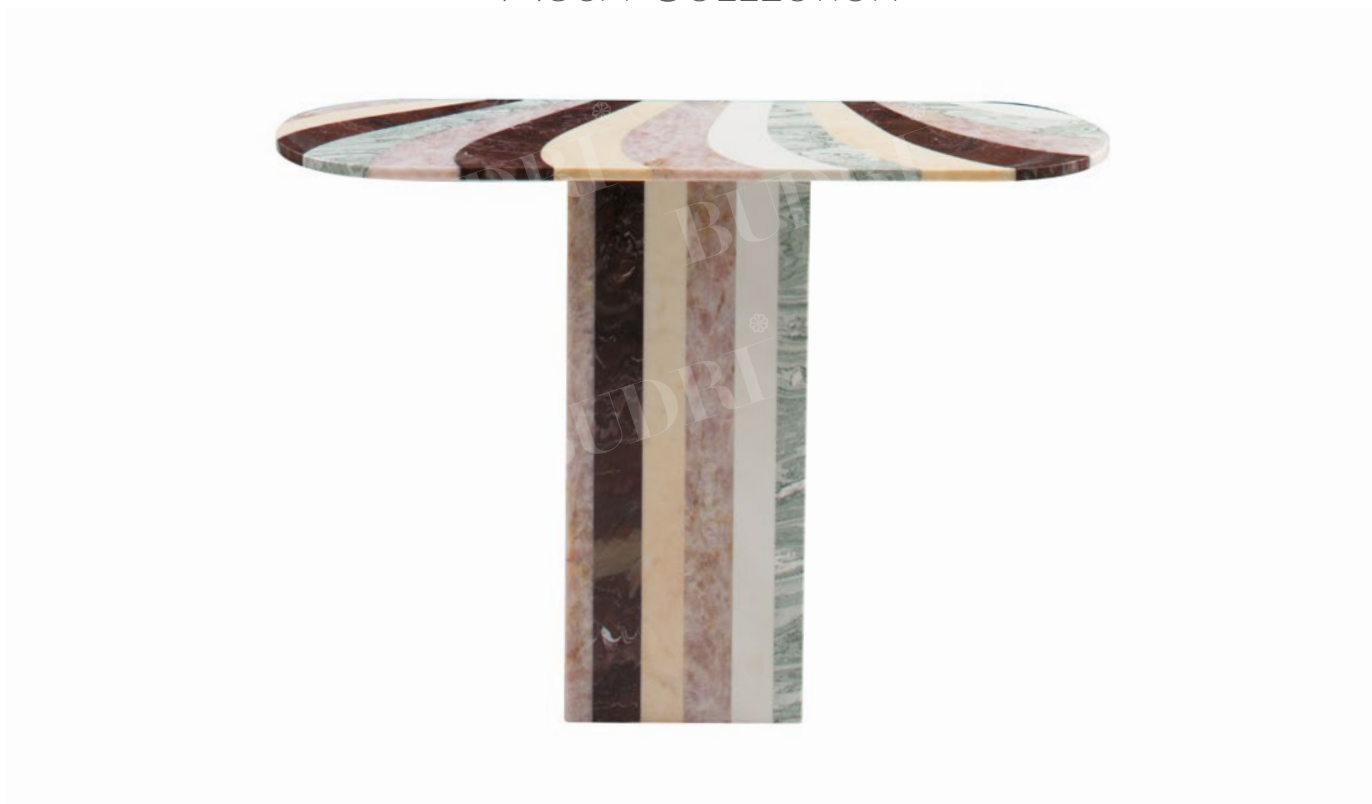

MAREA CONSOLLE

AGUA COLLECTION

MAREA CONSOLLE

DESCRIPTION

DIMENSIONS

COMPOSED OF A BISCUIT-SHAPED TOP, INLAID WITH MARBLE IN PINK SHADES. AMONG THE MATERIALS USED: PINK QUARTZITE, SEQUOIA REDWOOD AND VERDE CIPOLLINO.

120 x 37 x h 90 cm
47.2 x 14.6 x h 35.4 inch
67 kg / 147.7 lb