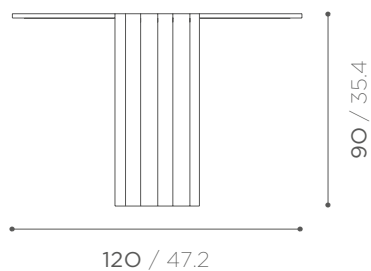

MAREA CONSOLLE

AGUA COLLECTION

MAREA CONSOLLE

DESCRIPTION

DIMENSIONS

COMPOSED OF A BISCUIT-SHAPED TOP, INLAID WITH MARBLE IN PINK SHADES. AMONG THE MATERIALS USED: PINK QUARTZITE, SEQUOIA REDWOOD AND VERDE CIPOLLINO.

120 x 37 x h 90 cm
47.2 x 14.6 x h 35.4 inch
67 kg / 147.7 lb