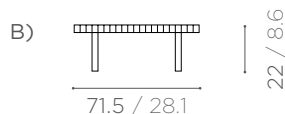

CONTINUUS SIDE TABLES & SHELF

MARMOR NATVM COLLECTION

CONTINUUS SIDE TABLES & SHELF

DESCRIPTION

DIMENSIONS

SIDE TABLES AND SHELF MADE OF INLAID STRIPES OF NERO MARQUINA AND STATUARIETTO MARBLE.

A, B) SIDE TABLES;
C) SHELF.

A) **96 x 107 x h 17 cm**
37.8 x 42 x h 6.7 inch
120 kg / 264.5 lb

B) **71.5 x 107 x h 22 cm**
28.1 x 42 x h 8.6 inch
103 kg / 227 lb

C) **160 x 28 x h 22 cm**
63 x 11 x h 8.6 inch
55 kg / 121.2 lb