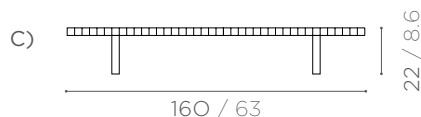

CONTINUUS SIDE TABLES & SHELF

MARMOR NATVM COLLECTION

CONTINUUS SIDE TABLES & SHELF

DESCRIPTION

DIMENSIONS

SIDE TABLES AND SHELF MADE OF INLAID STRIPES OF NERO MARQUINA AND STATUARIETTO MARBLE.

A, B) SIDE TABLES;
C) SHELF.

A) **96 x 107 x h 17 cm**
37.8 x 42 x h 6.7 inch
120 kg / 264.5 lb

B) **71.5 x 107 x h 22 cm**
28.1 x 42 x h 8.6 inch
103 kg / 227 lb

C) **160 x 28 x h 22 cm**
63 x 11 x h 8.6 inch
55 kg / 121.2 lb