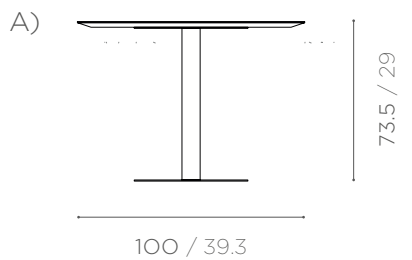

CALEIDOS COFFEE TABLES

MARMOR NATVM COLLECTION

A)

B)

CALEIDOS COFFEE TABLES

DESCRIPTION

DIMENSIONS

TABLE TOP IN ZEBRINO EXTRA WHITE MARBLE INLAY OR ZEBRINO SILVER MARBLE INLAY. TABLE LEG IN SHINY STAINLESS STEEL.

A) **Ø 100 x h 73,5 cm**
 Ø 39,3 x h 29 inch
 60 kg / 132.3 lb

AVAILABLE IN TWO DIFFERENT SIZES.

B) **Ø 80 x h 73,5 cm**
 Ø 31,5 x h 29 inch
 40 kg / 88.2 lb