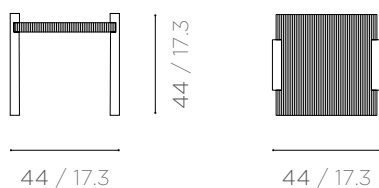

BAKODO SIDE TABLES

FRAGMENT COLLECTION

(S)

(L)

BAKODO SIDE TABLES

DESCRIPTION

DIMENSIONS

BAKODO SIDE TABLE S

SIDE TABLE WITH STRIPED PATTERN IN MARBLE IN SHADES OF WHITE AND GRAY, WITH FEET MADE UP OF 4 SMALL SLABS COUPLED WITH DIFFERENT MATERIALS. MADE OF STRIATO OLIMPICO, BIANCO SIVEC, BIANCO NAMIBIA AND BIANCO COVELANO.

44 x 44 x h 44 cm
17.3 x 17.3 x h 17.3 inch
24 kg / 53 lb

BAKODO SIDE TABLE L

SIDE TABLE WITH STRIPED PATTERN IN MARBLE IN SHADES OF WHITE AND GRAY, WITH FEET MADE UP OF 4 SMALL SLABS COUPLED WITH DIFFERENT MATERIALS. MADE OF STRIATO OLIMPICO, BIANCO SIVEC, BIANCO NAMIBIA AND BIANCO COVELANO.

56 x 56 x h 64 cm
22 x 22 x h 25.2 inch
46 kg / 101.4 lb