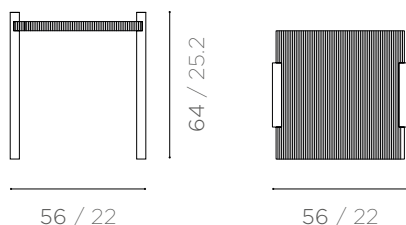

BAKODO SIDE TABLES

FRAGMENT COLLECTION

(S)

(L)

BAKODO SIDE TABLES

DESCRIPTION

DIMENSIONS

BAKODO SIDE TABLE S

SIDE TABLE WITH STRIPED PATTERN IN MARBLE IN SHADES OF WHITE AND GRAY, WITH FEET MADE UP OF 4 SMALL SLABS COUPLED WITH DIFFERENT MATERIALS. MADE OF STRIATO OLIMPICO, BIANCO SIVEC, BIANCO NAMIBIA AND BIANCO COVELANO.

44 x 44 x h 44 cm
17.3 x 17.3 x h 17.3 inch
24 kg / 53 lb

BAKODO SIDE TABLE L

SIDE TABLE WITH STRIPED PATTERN IN MARBLE IN SHADES OF WHITE AND GRAY, WITH FEET MADE UP OF 4 SMALL SLABS COUPLED WITH DIFFERENT MATERIALS. MADE OF STRIATO OLIMPICO, BIANCO SIVEC, BIANCO NAMIBIA AND BIANCO COVELANO.

56 x 56 x h 64 cm
22 x 22 x h 25.2 inch
46 kg / 101.4 lb