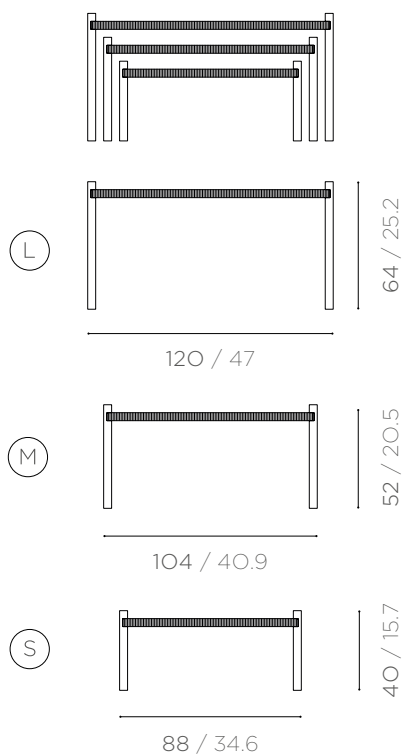

### DIMENSIONS

TRIPTYCH OF MODULAR COFFEE TABLES WITH STRIPED PATTERN IN MARBLE IN SHADES OF BLUE AND GREEN, SUCH AS VERDE LAPONIA, BARDIGLIO, VERDE CIPOLLINO, VERDE ACQUAMARINA, LAPIS LAZULI, VERDE RAMEGGIATO, BIANCO NAMIBIA, STRIATO OLIMPICO AND BIANCO COVELANO.

AVAILABLE IN THREE SIZES: S, M AND L.

- S 88 x 56 x h 40  
34.6 x 22 x h 15.7  
weight 34 kg
- M 104 x 56 x h 52  
40.9 x 22 x h 20.5  
weight 44 kg
- L 120 x 56 x h 64  
47 x 22 x h 25.2  
weight 55 kg