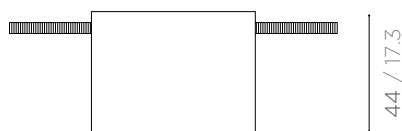

SHIKAKU COFFEE TABLE

FRAGMENT COLLECTION

SHIKAKU COFFEE TABLE

DESCRIPTION

DIMENSIONS

120 / 47.2

120 / 47.2

LOW SQUARE COFFEE TABLE WITH MARBLE STRIPED PATTERN IN SHADES OF BLUE AND GREEN. THE VIBRANT COMBINATIONS OF THE PRECIOUS VERDE LAPPONIA, BARDIGLIO, VERDE CIPOLLINO, VERDE AQUAMARINA, LAPIS LAZULI, VERDE RAMEGGIATO, BIANCO NAMIBIA, STRIATO OLMPICO AND BIANCO COVELANO MARBLES ENRICH THE INTERIOR OF AN ABSOLUTE PROTAGONIST.

120 x 120 x h 44 cm
 47.2 x 47.2 x h 17.3 inch
 86 kg / 189.6 lb