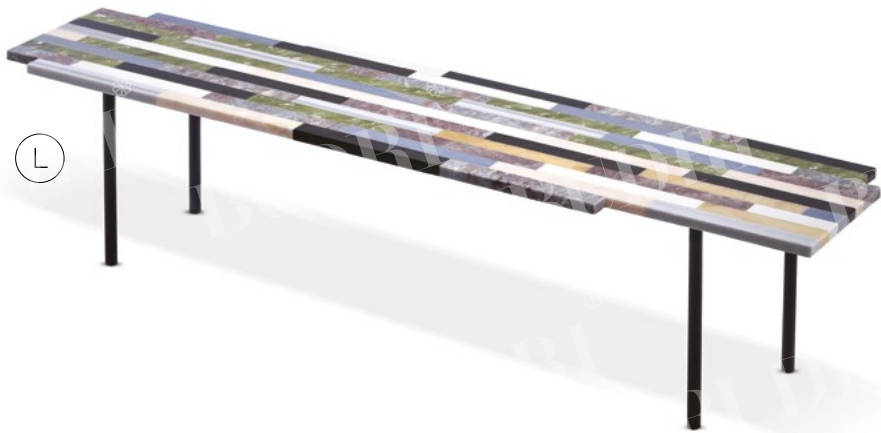

BARRETTA COFFEE TABLES

NAT|F|USE COLLECTION

BARRETTA COFFEE TABLES

DESCRIPTION

DIMENSIONS

L

BARRETTA L

INLAID COFFEE TABLES MADE OF POLYCHROME PRECIOUS MARBLES AND ONYXES WITH A STRIPED PATTERN.

132 x 33 x h 34 cm
52 x 13 x h 13.4 inch
25 kg / 55.1 lb

S

BARRETTA S

INLAID COFFEE TABLES MADE OF POLYCHROME PRECIOUS MARBLES AND ONYXES WITH A STRIPED PATTERN.

66 x 36 x h 39 cm
26 x 14.2 x h 15.3 inch
15 kg / 33 lb