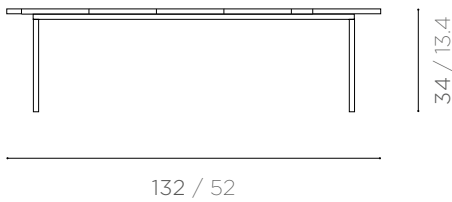

BARRETTA COFFEE TABLES

NAT|F|USE COLLECTION

BARRETTA COFFEE TABLES

DESCRIPTION

DIMENSIONS

L

BARRETTA L

INLAID COFFEE TABLES MADE OF POLYCHROME PRECIOUS MARBLES AND ONYXES WITH A STRIPED PATTERN.

132 x 33 x h 34 cm
52 x 13 x h 13.4 inch
25 kg / 55.1 lb

S

BARRETTA S

INLAID COFFEE TABLES MADE OF POLYCHROME PRECIOUS MARBLES AND ONYXES WITH A STRIPED PATTERN.

66 x 36 x h 39 cm
26 x 14.2 x h 15.3 inch
15 kg / 33 lb