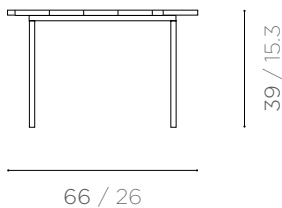

BARRETTA COFFEE TABLES

NAT|F|USE COLLECTION

BARRETTA COFFEE TABLES

DESCRIPTION

DIMENSIONS

L

BARRETTA L

INLAID COFFEE TABLES MADE OF POLYCHROME PRECIOUS MARBLES AND ONYXES WITH A STRIPED PATTERN.

132 x 33 x h 34 cm
52 x 13 x h 13.4 inch
25 kg / 55.1 lb

S

BARRETTA S

INLAID COFFEE TABLES MADE OF POLYCHROME PRECIOUS MARBLES AND ONYXES WITH A STRIPED PATTERN.

66 x 36 x h 39 cm
26 x 14.2 x h 15.3 inch
15 kg / 33 lb