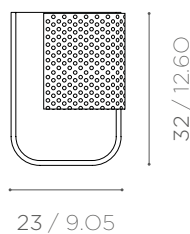

### DIMENSIONS

VASE IN BIANCO CARRARA AND COPPER COLOURED METAL CYLINDER.

ø 23 x h 30 cm  
ø 9.05 x h 11.8 inch  
6,5 kg / 14.3 lb

RABBET VASE 02

### DIMENSIONS

VASE IN AZUL MACAUBAS AND COPPER COLOURED METAL GRID.

ø 23 x h 32 cm  
ø 9.05 x h 12.6 inch  
7,8 kg / 17.2 lb

RABBET VASE 03

### DIMENSIONS

VASE IN ROSA PORTOGALLO AND COPPER COLOURED METAL GRID.

ø 23 x h 32 cm  
ø 9.05 x h 12.6 inch  
7,8 kg / 17.2 lb

RABBET VASE 04

### DIMENSIONS

VASE IN BIANCO LASA COVELANO AND COPPER COLOURED METAL GRID.

ø 23 x h 32 cm  
ø 9.05 x h 12.6 inch  
7,8 kg / 17.2 lb