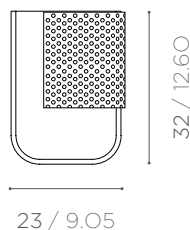

### DIMENSIONS

VASE IN BIANCO CARRARA AND COPPER COLOURED METAL CYLINDER.

ø 23 x h 30 cm  
ø 9.05 x h 11.8 inch  
6,5 kg / 14.3 lb

RABBET VASE 02

### DIMENSIONS

VASE IN AZUL MACAUBAS AND COPPER COLOURED METAL GRID.

ø 23 x h 32 cm  
ø 9.05 x h 12.6 inch  
7,8 kg / 17.2 lb

RABBET VASE 03

### DIMENSIONS

VASE IN ROSA PORTOGALLO AND COPPER COLOURED METAL GRID.

ø 23 x h 32 cm  
ø 9.05 x h 12.6 inch  
7,8 kg / 17.2 lb

RABBET VASE 04

### DIMENSIONS

VASE IN BIANCO LASA COVELANO AND COPPER COLOURED METAL GRID.

ø 23 x h 32 cm  
ø 9.05 x h 12.6 inch  
7,8 kg / 17.2 lb