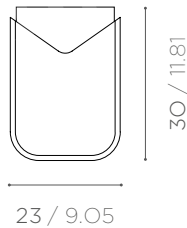

### DIMENSIONS

VASE IN BIANCO CARRARA AND COPPER COLOURED METAL CYLINDER.

ø 23 x h 30 cm  
ø 9.05 x h 11.8 inch  
6,5 kg / 14.3 lb

RABBET VASE 02

### DIMENSIONS

VASE IN AZUL MACAUBAS AND COPPER COLOURED METAL GRID.

ø 23 x h 32 cm  
ø 9.05 x h 12.6 inch  
7,8 kg / 17.2 lb

RABBET VASE 03

### DIMENSIONS

VASE IN ROSA PORTOGALLO AND COPPER COLOURED METAL GRID.

ø 23 x h 32 cm  
ø 9.05 x h 12.6 inch  
7,8 kg / 17.2 lb

RABBET VASE 04

### DIMENSIONS

VASE IN BIANCO LASA COVELANO AND COPPER COLOURED METAL GRID.

ø 23 x h 32 cm  
ø 9.05 x h 12.6 inch  
7,8 kg / 17.2 lb