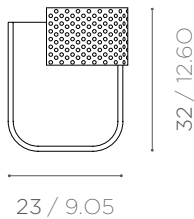

### DIMENSIONS

VASE IN BIANCO CARRARA AND COPPER COLOURED METAL CYLINDER.

ø 23 x h 30 cm  
ø 9.05 x h 11.8 inch  
6,5 kg / 14.3 lb

RABBET VASE 02

### DIMENSIONS

VASE IN AZUL MACAUBAS AND COPPER COLOURED METAL GRID.

ø 23 x h 32 cm  
ø 9.05 x h 12.6 inch  
7,8 kg / 17.2 lb

RABBET VASE 03

### DIMENSIONS

VASE IN ROSA PORTOGALLO AND COPPER COLOURED METAL GRID.

ø 23 x h 32 cm  
ø 9.05 x h 12.6 inch  
7,8 kg / 17.2 lb

RABBET VASE 04

### DIMENSIONS

VASE IN BIANCO LASA COVELANO AND COPPER COLOURED METAL GRID.

ø 23 x h 32 cm  
ø 9.05 x h 12.6 inch  
7,8 kg / 17.2 lb