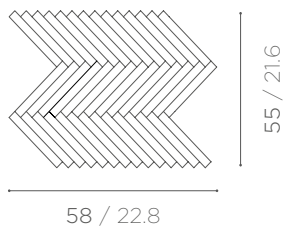

ZIGZAG COFFEE TABLES

NAT|F|USE COLLECTION

(L)

(S)

ZIGZAG COFFEE TABLES

DESCRIPTION

DIMENSIONS

(L)

ZIGZAG COFFEE TABLE L

COFFEE TABLE MADE OF POLYCHROME MARBLE TILES INLAID IN A DYNAMIC PATTERN. TABLE FEET IN BLACK METAL. SIZE L.

113 x 55 x h 34 cm
44.5 x 21.6 x h 13.4 inch
35 kg / 77.2 lb

(S)

ZIGZAG COFFEE TABLE S

COFFEE TABLE MADE OF POLYCHROME MARBLE TILES INLAID IN A DYNAMIC PATTERN. TABLE FEET IN BLACK METAL. SIZE L.

58 x 55 x h 39 cm
22.8 x 21.6 x h 15.3 inch
18,3 kg / 40.4 lb