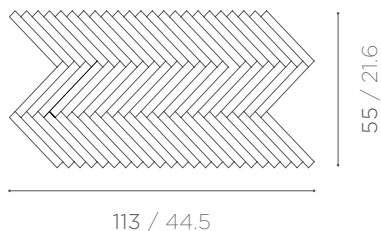

ZIGZAG COFFEE TABLES

NAT|F|USE COLLECTION

(L)

(S)

ZIGZAG COFFEE TABLES

DESCRIPTION

DIMENSIONS

(L)

ZIGZAG COFFEE TABLE L

COFFEE TABLE MADE OF POLYCHROME MARBLE TILES INLAID IN A DYNAMIC PATTERN. TABLE FEET IN BLACK METAL. SIZE L.

113 x 55 x h 34 cm
44.5 x 21.6 x h 13.4 inch
35 kg / 77.2 lb

(S)

ZIGZAG COFFEE TABLE S

COFFEE TABLE MADE OF POLYCHROME MARBLE TILES INLAID IN A DYNAMIC PATTERN. TABLE FEET IN BLACK METAL. SIZE L.

58 x 55 x h 39 cm
22.8 x 21.6 x h 15.3 inch
18,3 kg / 40.4 lb