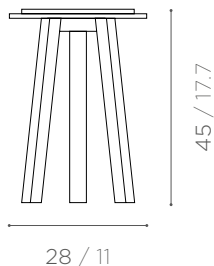

NAT|F|USE COFFEE TABLES O1-O2

NAT|F|USE COLLECTION

NAT|F|USE COFFEE TABLES

DESCRIPTION

DIMENSIONS

O1

COFFEE TABLE O1

COFFEE TABLE WITH TOP MADE OF KNIT-TEXTURED AND EMBOSSED BIANCO CARRARA MARBLE, AND FLUO YELLOW BAND. TABLE FEET IN SPRUCE WOOD.

ø 40 x h 40 cm

ø 15.7 x h 15.7 inch

8 kg / 17,6 lb

O2

COFFEE TABLE O2

COFFEE TABLE WITH TOP MADE OF LIMESTONE CIRCULAR WITH EMBOSSED, KNITTED PATTERN. TABLE LEGS IN SPRUCE WOOD.

ø 28 x h 45 cm

ø 11 x h 17.7 inch

5 kg / 11 lb