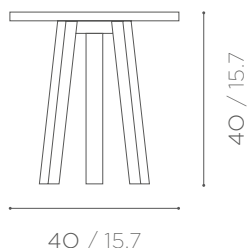

NAT|F|USE COFFEE TABLES O1-O2

NAT|F|USE COLLECTION

NAT|F|USE COFFEE TABLES

DESCRIPTION

DIMENSIONS

O1

COFFEE TABLE O1

COFFEE TABLE WITH TOP MADE OF KNIT-TEXTURED AND EMBOSSED BIANCO CARRARA MARBLE, AND FLUO YELLOW BAND. TABLE FEET IN SPRUCE WOOD.

ø 40 x h 40 cm

ø 15.7 x h 15.7 inch

8 kg / 17,6 lb

O2

COFFEE TABLE O2

COFFEE TABLE WITH TOP MADE OF LIMESTONE CIRCULAR WITH EMBOSSED, KNITTED PATTERN. TABLE LEGS IN SPRUCE WOOD.

ø 28 x h 45 cm

ø 11 x h 17.7 inch

5 kg / 11 lb