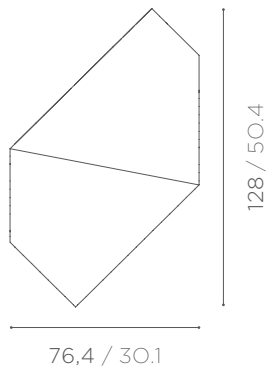

ORIGAMI STRIPES COFFEE TABLES

EARTHQUAKE 5.9 COLLECTION

(L)

(S)

ORIGAMI STRIPES COFFEE TABLES

DESCRIPTION

DIMENSIONS

(L)

ORIGAMI STRIPES COFFEE TABLE L

POLYCHROME, INLAID ORIGAMI COFFEE TABLE, MADE OUT OF STRIPES OF PRECIOUS MARBLES AND ONYXES.
SIZE L.

128 x 76,4 x h 30 cm

50.4 x 30.1 x h 11.8 inch

81 kg / 178.6 lb

(S)

ORIGAMI STRIPES COFFEE TABLE S

POLYCHROME, INLAID ORIGAMI COFFEE TABLE, MADE OUT OF STRIPES OF PRECIOUS MARBLES AND ONYXES.
SIZE L.

89 x 79 x h 30 cm

35 x 31.1 x h 11.8 inch

65 kg / 143.3 lb