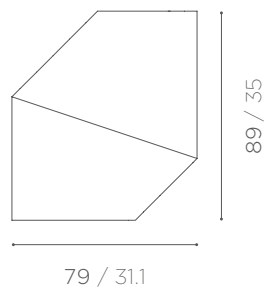

ORIGAMI STRIPES COFFEE TABLES

EARTHQUAKE 5.9 COLLECTION

(L)

(S)

ORIGAMI STRIPES COFFEE TABLES

DESCRIPTION

DIMENSIONS

(L)

ORIGAMI STRIPES COFFEE TABLE L

POLYCHROME, INLAID ORIGAMI COFFEE TABLE, MADE OUT OF STRIPES OF PRECIOUS MARBLES AND ONYXES.
SIZE L.

128 x 76,4 x h 30 cm

50.4 x 30.1 x h 11.8 inch

81 kg / 178.6 lb

(S)

ORIGAMI STRIPES COFFEE TABLE S

POLYCHROME, INLAID ORIGAMI COFFEE TABLE, MADE OUT OF STRIPES OF PRECIOUS MARBLES AND ONYXES.
SIZE L.

89 x 79 x h 30 cm

35 x 31.1 x h 11.8 inch

65 kg / 143.3 lb