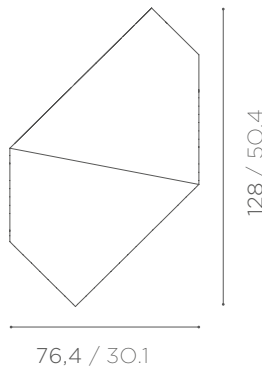

## DIMENSIONS

### ORIGAMI MONO - STATUARIO

ORIGAMI COFFEE TABLE MADE FROM A SINGLE SLAB OF BIANCO STATUARIO MARBLE. SIZE L.

\*ALSO AVAILABLE IN SIZE S.

**128 x 76,4 x h 30 cm**

50.4 x 30.1 x h 11.8 inch

81 kg / 178.6 lb

### ORIGAMI MONO - GRAND ANTIQUE

ORIGAMI COFFEE TABLE MADE FROM A SINGLE SLAB OF GRAND ANTIQUE MARBLE. SIZE S.

\*ALSO AVAILABLE IN SIZE L.

**89 x 79 x h 30 cm**

35 x 31.1 x h 11.8 inch

65 kg / 143.3 lb