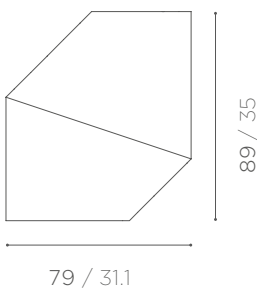

## DIMENSIONS

### ORIGAMI MONO - STATUARIO

ORIGAMI COFFEE TABLE MADE FROM A SINGLE SLAB OF BIANCO STATUARIO MARBLE. SIZE L.

\*ALSO AVAILABLE IN SIZE S.

**128 x 76,4 x h 30 cm**

50.4 x 30.1 x h 11.8 inch

81 kg / 178.6 lb

### ORIGAMI MONO - GRAND ANTIQUE

ORIGAMI COFFEE TABLE MADE FROM A SINGLE SLAB OF GRAND ANTIQUE MARBLE. SIZE S.

\*ALSO AVAILABLE IN SIZE L.

**89 x 79 x h 30 cm**

35 x 31.1 x h 11.8 inch

65 kg / 143.3 lb