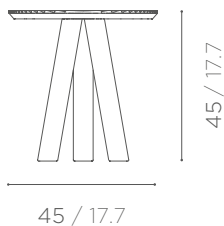

### DIMENSIONS

#### RABBIT COFFEE TABLE O1

COFFEE TABLE IN BIANCO STATUARIO WITH RIDGED TEXTURE TOP AND TUBULAR LEGS.

**ø 40 x h 55 cm**

ø 15.7 x h 21.6 inch

20,4 kg / 45 lb

#### RABBIT COFFEE TABLE O2

COFFEE TABLE IN BIANCO STATUARIO WITH RIDGED TEXTURE TOP AND TUBULAR LEGS.

**ø 45 x h 45 cm**

ø 17.7 x h 17.7 inch

16,7 kg / 36.8 lb