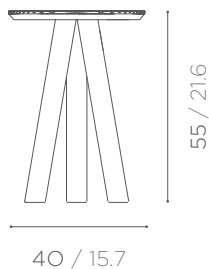

### DIMENSIONS

#### RABBIT COFFEE TABLE O1

COFFEE TABLE IN BIANCO STATUARIO WITH RIDGED TEXTURE TOP AND TUBULAR LEGS.

**ø 40 x h 55 cm**

ø 15.7 x h 21.6 inch

20,4 kg / 45 lb

#### RABBIT COFFEE TABLE O2

COFFEE TABLE IN BIANCO STATUARIO WITH RIDGED TEXTURE TOP AND TUBULAR LEGS.

**ø 45 x h 45 cm**

ø 17.7 x h 17.7 inch

16,7 kg / 36.8 lb