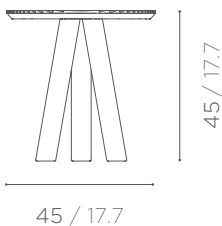

RABBIT COFFEE TABLES

RABBIT COLLECTION

RABBIT COFFEE TABLES

DESCRIPTION

DIMENSIONS

RABBIT COFFEE TABLE O1 - AZUL

COFFEE TABLE IN DEEP AZUL MACAUBAS WITH RIDGED TEXTURE TOP AND TUBULAR LEGS.

ø 40 x h 55 cm
 ø 15.7 x h 21.6 inch
 20,4 kg / 45 lb

RABBIT COFFEE TABLE O2 - ROSA

COFFEE TABLE IN ROSA DEL PORTOGALLO WITH RIDGED TEXTURE TOP AND TUBULAR LEGS.

ø 45 x h 45 cm
 ø 17.7 x h 17.7 inch
 16,7 kg / 36.8 lb