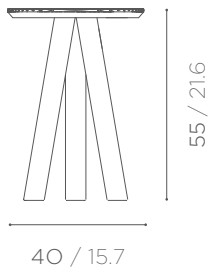

RABBIT COFFEE TABLES

RABBIT COLLECTION

RABBIT COFFEE TABLES

DESCRIPTION

DIMENSIONS

RABBIT COFFEE TABLE O1 - AZUL

COFFEE TABLE IN DEEP AZUL MACAUBAS WITH RIDGED TEXTURE TOP AND TUBULAR LEGS.

ø 40 x h 55 cm
 ø 15.7 x h 21.6 inch
 20,4 kg / 45 lb

RABBIT COFFEE TABLE O2 - ROSA

COFFEE TABLE IN ROSA DEL PORTOGALLO WITH RIDGED TEXTURE TOP AND TUBULAR LEGS.

ø 45 x h 45 cm
 ø 17.7 x h 17.7 inch
 16,7 kg / 36.8 lb