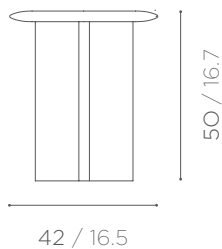

## PAPIRO COLLECTION

PAPIRO COFFEE TABLES

DESCRIPTION

DIMENSIONS

**AZUL COFFEE TABLE**

THE PAPIRO COFFEE TABLE IS MADE FROM AZUL MACAUBA, AN EXQUISITE QUARTZITE FROM THE MACAÛBA QUARRY IN BRAZIL.

**ø 42 x h 50 cm**  
 ø 16.5 x h 16.7 inch  
 27,6 kg / 60.8 lb

**PALISSANDRO COFFEE TABLE**

PAPIRO COFFEE TABLE MADE IN PALISSANDRO BLUETTE.

**ø 42 x h 50 cm**  
 ø 16.5 x h 16.7 inch  
 27,6 kg / 60.8 lb