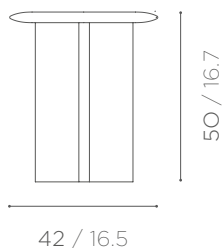

## PAPIRO COLLECTION

PAPIRO COFFEE TABLES

DESCRIPTION

DIMENSIONS

**AZUL COFFEE TABLE**

THE PAPIRO COFFEE TABLE IS MADE FROM AZUL MACAUBA, AN EXQUISITE QUARTZITE FROM THE MACAÛBA QUARRY IN BRAZIL.

**ø 42 x h 50 cm**  
 ø 16.5 x h 16.7 inch  
 27,6 kg / 60.8 lb

**PALISSANDRO COFFEE TABLE**

PAPIRO COFFEE TABLE MADE IN PALISSANDRO BLUETTE.

**ø 42 x h 50 cm**  
 ø 16.5 x h 16.7 inch  
 27,6 kg / 60.8 lb