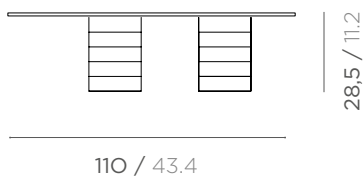

## DIMENSIONS

COFFEE TABLE WITH 3 STRIPED LEGS.  
AVAILABLE IN:

**ø 110 x h 28,5 cm**  
ø 43.3 x h 11.2 inch  
75 kg / 165 lb

- ① CARAMEL ONYX AND AQUAREL PINK ONYX;
- ② NERO PORTORO AND TRAVERTINO CLASSICO ROMANO WITH OPEN PORE;
- ③ VERDE GUATEMALA AND AQUAREL MINT ONYX.