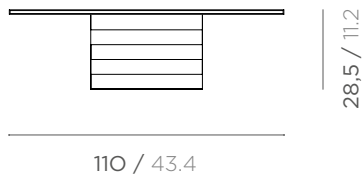

## DIMENSIONS

COFFEE TABLE WITH ONE CENTRAL STRIPED COLUMN. AVAILABLE IN:

**ø 110 x h 28,5 cm**  
 ø 43.3 x h 11.2 inch  
 75 kg / 165 lb

- ① PINK ONYX AND SANDBLASTED TRAVERTINO CLASSICO WITH OPEN PORE;
- ② NERO PORTORO AND SANDBLASTED TRAVERTINO CLASSICO WITH OPEN PORE.