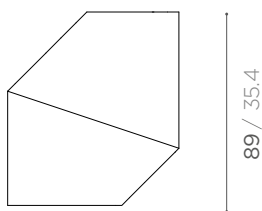

ORIGAMI "INCISO PINK" COFFEE TABLE

EARTHQUAKE 5.9 COLLECTION - AQUAREL EDITION

ORIGAMI AMETHYST - COFFEE TABLE

DESCRIPTION

DIMENSIONS

89 / 35.4

30 / 11.8

79 / 31.1

89 / 35.4

ORIGAMI COFFEE TABLES, FROM THE EARTHQUAKE 5.9 COLLECTION - SPECIAL AQUAREL EDITION.

BODY IN WHITE IRANIAN ONYX WITH HAND-WATERCOLORED "INCISO" PATTERN.

89 x 79 x h 30 cm
35 x 31.1 x h 11.8 inch
65 kg / 143.3 lb