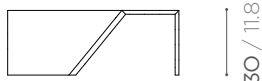

ORIGAMI "INCISO PINK" COFFEE TABLE

EARTHQUAKE 5.9 COLLECTION - AQUAREL EDITION

ORIGAMI AMETHYST - COFFEE TABLE

DESCRIPTION

DIMENSIONS

89 / 35.4

30 / 11.8

79 / 31.1

89 / 35.4

ORIGAMI COFFEE TABLES, FROM THE EARTHQUAKE 5.9 COLLECTION - SPECIAL AQUAREL EDITION.

BODY IN WHITE IRANIAN ONYX WITH HAND-WATERCOLORED "INCISO" PATTERN.

89 x 79 x h 30 cm
35 x 31.1 x h 11.8 inch
65 kg / 143.3 lb