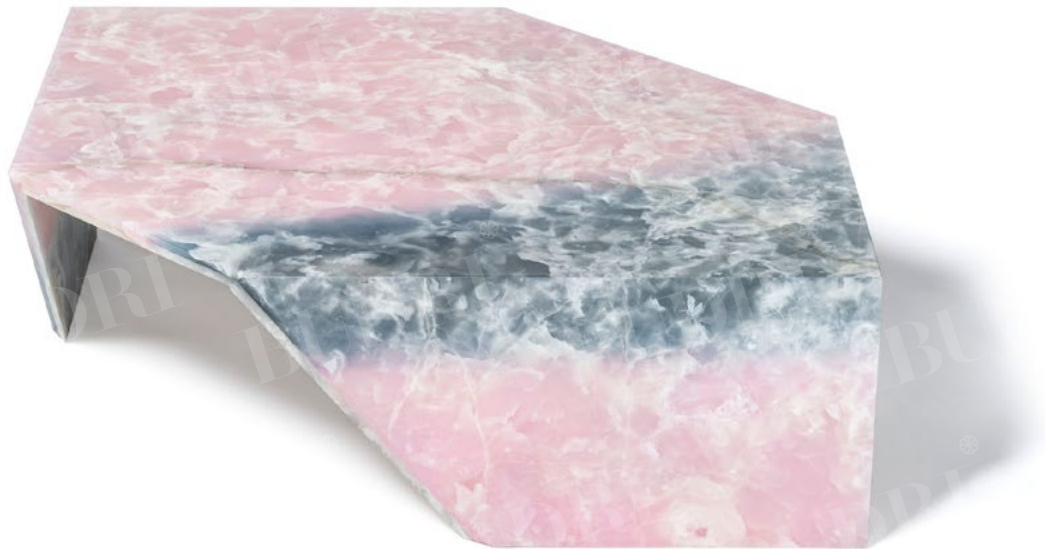

ORIGAMI "INCISO PINK" COFFEE TABLE

EARTHQUAKE 5.9 COLLECTION - AQUAREL EDITION

ORIGAMI AMETHYST - COFFEE TABLE

DESCRIPTION

DIMENSIONS

89 / 35.4

30 / 11.8

79 / 31.1

89 / 35.4

ORIGAMI COFFEE TABLES, FROM THE EARTHQUAKE 5.9 COLLECTION - SPECIAL AQUAREL EDITION.

BODY IN WHITE IRANIAN ONYX WITH HAND-WATERCOLORED "INCISO" PATTERN.

89 x 79 x h 30 cm
35 x 31.1 x h 11.8 inch
65 kg / 143.3 lb