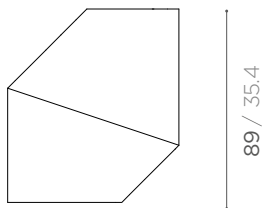

ORIGAMI "QUEEN ELIZABETH II" COFFEE TABLE

EARTHQUAKE 5.9 COLLECTION - AQUAREL EDITION

ORIGAMI QUEEN ELIZABETH II

DESCRIPTION

DIMENSIONS

79 / 31.1

89 / 35.4

ORIGAMI COFFEE TABLES, FROM THE EARTHQUAKE 5.9 COLLECTION - SPECIAL AQUAREL EDITION.

BODY IN WHITE IRANIAN ONYX WITH HAND-WATERCOLORED "QUEEN ELIZABETH II" PATTERN.

89 x 79 x h 30 cm
35 x 31.1 x h 11.8 inch
65 kg / 143.3 lb