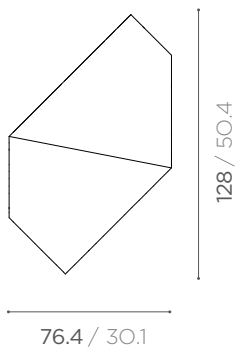

# ORIGAMI "MIMOSA" COFFEE TABLE

EARTHQUAKE 5.9 COLLECTION - AQUAREL EDITION

ORIGAMI MIMOSA - COFFEE TABLE

DESCRIPTION

DIMENSIONS

ORIGAMI COFFEE TABLES, FROM THE EARTHQUAKE 5.9 COLLECTION - SPECIAL AQUAREL EDITION.

**128 x 76,4 x h 30 cm**  
50.4 x 30.1 x h 11.8 inch  
81 kg / 178.6 lb

BODY IN WHITE IRANIAN ONYX WITH HAND-WATERCOLORED "MIMOSA" PATTERN.