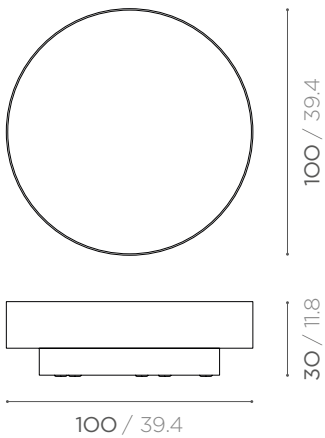

# GELATOSO COFFEE TABLE

AQUAREL COLLECTION

GELATOSO COFFEE TABLE

DESCRIPTION

DIMENSIONS

CIRCULAR COFFEE TABLE MADE OF WHITE IRANIAN ONYX, HAND-WATERCOLORED WITH GRADIENTS IN SORBET TONES: PEACH, APRICOT, LEMON AND CORAL.

TABLE BASE IN LIME GREEN METAL.

ø 100 x h 30 cm  
 ø 39.4 x h 11.8 inch  
 65 Kg / 143.3 lb