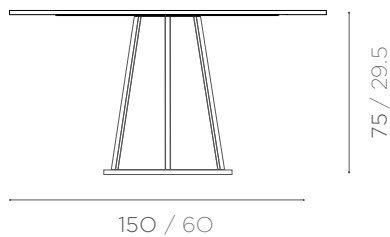

ROUND LIVING TABLE

PANTHEON COLLECTION

ROUND LIVING TABLE

DESCRIPTION

DIMENSIONS

ROUND LIVING TABLE IN LOUIS BLUE MARBLE. TABLE FEET IN BRUSHED METAL, MATTE BLACK.

Ø 150 x h 75 cm
Ø foot base 64 cm

Ø 60 inch x h 29.5 inch
Ø foot base 25 inch

150 kg / 330.7 lb