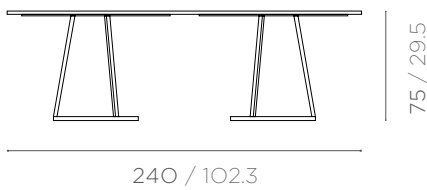

OVAL LIVING TABLE

PANTHEON COLLECTION

OVAL LIVING TABLE

DESCRIPTION

DIMENSIONS

OVAL SHAPED LIVING TABLE, BACKGROUND IN IRANIAN WHITE ONYX, CIRCLES IN HONEY ONYX AND AFGHAN ONYX. TABLE FEET IN SATIN AND BRUSHED GOLDEN METAL.

240 x 120 x h 75 cm
ø foot base 57,5 cm

102.3 x 43.3 x h 28.9 inch
 ø foot base 22,4 inch

250 kg / 551 lb