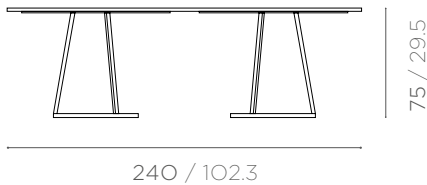

RECTANGULAR LIVING TABLE

PANTHEON COLLECTION

RECTANGULAR LIVING TABLE

DESCRIPTION

DIMENSIONS

RECTANGULAR LIVING TABLE,
BACKGROUND IN NERO BELGIO MARBLE,
CIRCLES IN OPERA D'ARTE MARBLE.
TABLE FEET IN BRUSHED METAL, MATTE
BLACK.

240 x 120 x h 75 cm
ø foot base 57,5 cm

102.3 x 43.3 x h 28.9 inch
ø foot base 22,4 inch

263 kg / 579 lb