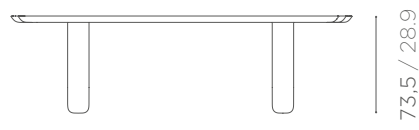

MARBLELACE BISCUIT TABLE

MARBLELACE COLLECTION

MARBLELACE BISCUIT TABLE

DESCRIPTION

DIMENSIONS

270 / 106.3

73.5 / 28.9

LIVING TABLE IN BIANCO LASA MARBLE
INLAID WITH PRECIOUS MARBLES AND
TRANSLUCENT, OPENWORKED LACES.

270 x 95 x h 73,5 cm
106.3 x 37.4 x h 28.9 inch
310 kg / 683 lb