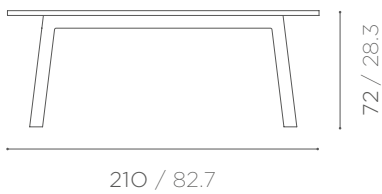

CANYON TABLE PINK

NAT|F|USE COLLECTION

CANYON TABLE PINK

DESCRIPTION

DIMENSIONS

LIVING TABLE WITH TOP MADE FROM A PRECIOUS SLAB OF PINK ONYX RECOMPOSED WITH CREAM AND LIGHT ROSE COLOURED RESIN. TABLE FEET GOLDEN METAL.

210 x 112 x h 72 cm
82.7 x 76.7 x h 28.3 inch
130 kg / 286.6 lb