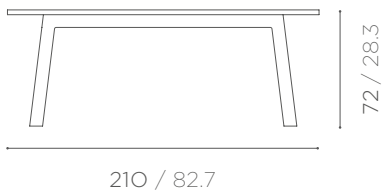

CANYON TABLE YELLOW

NAT|F|USE COLLECTION

CANYON TABLE YELLOW

DESCRIPTION

DIMENSIONS

PRECIOUS SLAB OF WHITE ONYX, RE-COMPOSED WITH THE FLUO YELLOW RESIN. BLACK IRON FEET.

210 x 112 x h 72 cm
82.7 x 76.7 x h 28.3 inch
130 kg / 286.6 lb