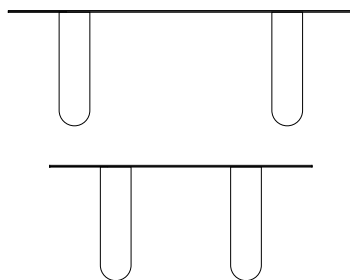

AMELIE TABLE

PAPIRO COLLECTION

AMELIE TABLE

DESCRIPTION

DIMENSIONS

AMELIE TABLE

LIVING TABLE WITH INLAID TOP IN ROSA DEL PORTOGALLO SALMONE, ROSA DEL PORTOGALLO ESTREMOZ, GREEN AQUAREL ONYX. TABLE LEGS IN CHILEAN WOOD.

*AVAILABLE IN TWO SIZES.

- a) **226 x 90 x h 72 cm**
89 x 35.4 x h 28.3 inch
THICKNESS 1 cm / 0.4 inch
71 kg / 156.5 lb
- b) **170 x 90 x h 72 cm**
66.9 x 35.4 x h 28.3
THICKNESS 1 cm / 0.4 inch
58 kg / 127.8 lb

AMELIE TABLE - "WALLPAPER" EFFECT

LIVING TABLE WITH INLAID, CURVED TOP MADE IN ROSA DEL PORTOGALLO SALMONE, ROSA DEL PORTOGALLO ESTREMOZ MARBLES AND GREEN AQUAREL ONYX. TABLE LEGS IN CHILEAN WOOD.

- WALL INLAY:** 170 x 90 cm / 66.9 x 35.4 cm
- INLAID CURVE:** 40 x 90 cm / 15.7 x 35.4 cm
- TABLE TOP:** 226 x 90 cm / 89 x 35.4 cm
- THICKNESS:** 1 cm / 0.4 inch
- TOTAL WEIGHT:** 118 kg / 260 lb