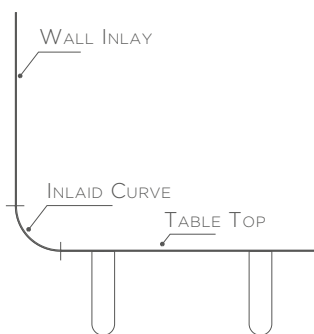

AMELIE TABLE

PAPIRO COLLECTION

AMELIE TABLE

DESCRIPTION

DIMENSIONS

AMELIE TABLE

LIVING TABLE WITH INLAID TOP IN ROSA DEL PORTOGALLO SALMONE, ROSA DEL PORTOGALLO ESTREMOZ, GREEN AQUAREL ONYX. TABLE LEGS IN CHILEAN WOOD.

*AVAILABLE IN TWO SIZES.

- a) **226 x 90 x h 72 cm**
89 x 35.4 x h 28.3 inch
THICKNESS 1 cm / 0.4 inch
71 kg / 156.5 lb
- b) **170 x 90 x h 72 cm**
66.9 x 35.4 x h 28.3
THICKNESS 1 cm / 0.4 inch
58 kg / 127.8 lb

AMELIE TABLE - "WALLPAPER" EFFECT

LIVING TABLE WITH INLAID, CURVED TOP MADE IN ROSA DEL PORTOGALLO SALMONE, ROSA DEL PORTOGALLO ESTREMOZ MARBLES AND GREEN AQUAREL ONYX. TABLE LEGS IN CHILEAN WOOD.

- WALL INLAY:** 170 x 90 cm / 66.9 x 35.4 cm
- INLAID CURVE:** 40 x 90 cm / 15.7 x 35.4 cm
- TABLE TOP:** 226 x 90 cm / 89 x 35.4 cm
- THICKNESS:** 1 cm / 0.4 inch
- TOTAL WEIGHT:** 118 kg / 260 lb