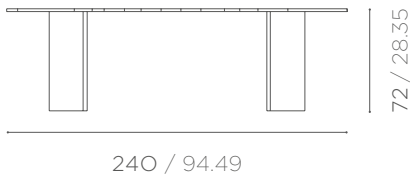

MAREA LIVING TABLE

AGUA COLLECTION

MAREA LIVING TABLE

DESCRIPTION

DIMENSIONS

PRECIOUS LIVING TABLE WITH BISCUIT-SHAPED TABLE TOP, REALISED WITH ARTISTIC INLAYS OF PRECIOUS MARBLES IN GREEN SHADES. AMONG THE STONES: VERDE ACQUAMARINA, VERDE LAPONIA, VERDE ALPI. CURVED TABLE LEGS IN SOLID VERDE LAPONIA MARBLE.

240 x 90 x h 72 cm
 94.5 x 35.4 x h 28.3 inch
 160 kg / 352.5 lb