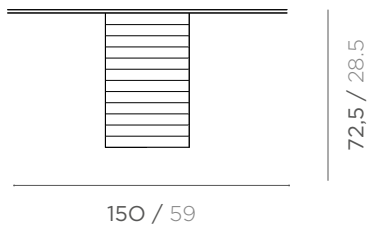

ARCHITEXTURE LIVING TABLE O2

ARCHITEXTURE COLLECTION

LIVING TABLE O2

DESCRIPTION

DIMENSIONS

LIVING TABLE WITH
CENTRAL COLUMN IN NERO PORTORO
AND SANDBLASTED TRAVERTINO
CLASSICO WITH OPEN PORE.
TABLE TOP IN EXTRA CLEAR TEMPERED
GLASS.

ø 150 x h 72,5 cm
ø 59 x h 28.5 inch
180 kg / 397 lb